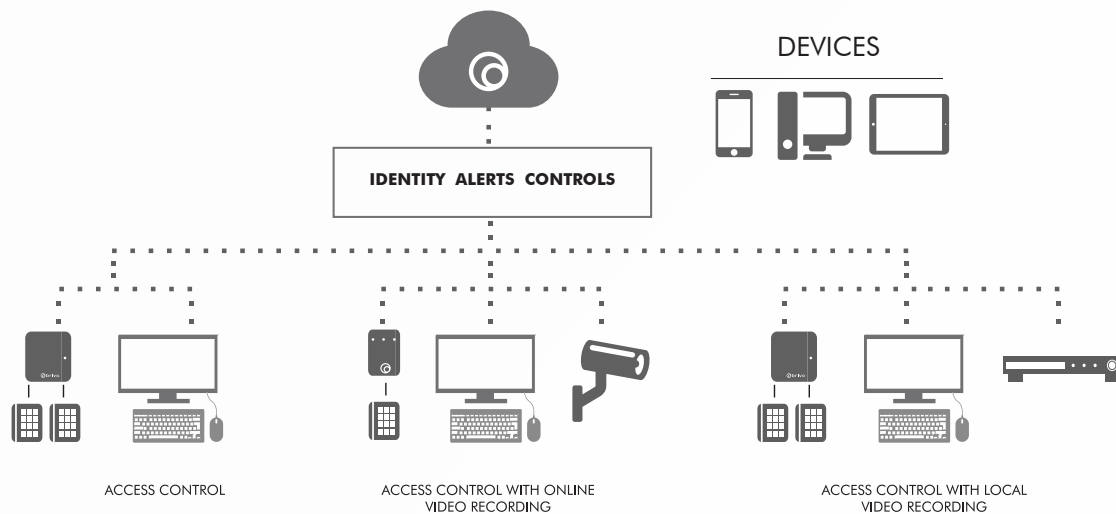

SPECIFICATIONS

CAPACITIES

Active card holders	Unlimited
Max # of system-wide readers/accounts/workstations	Unlimited
Max # of custom fields	60
Firmware upgrades	Automated
Text message and email notifications	Configurable by site
Stored access events	Unlimited
Elevator control	Yes
Lockdown	By doors or user groups
Badge design and printing	Included
Anti-passback	Yes
Brivo OnAir Video	Unlimited cameras
DVR/NVR integration	Yes
3rd party video integration	Eagle Eye Networks

Supported Readers

- Supports most Wiegand readers

Supported Control Panels

- Brivo ACS5000-E Series
- Brivo ACS-IPDC-E

Communication Security

- HTTPS/TLS with 256-bit minimum key length
- X.509 Digital Certificates on Brivo hardware

To learn more about Brivo OnAir, contact Sales at 866.692.7486 or email sales@brivo.com.

Founded in 1999 and headquartered in Bethesda, MD, Brivo Inc. pioneered cloud-based access control security, utilizing open technologies, and is unmatched in bringing SaaS-based solutions to the security field.