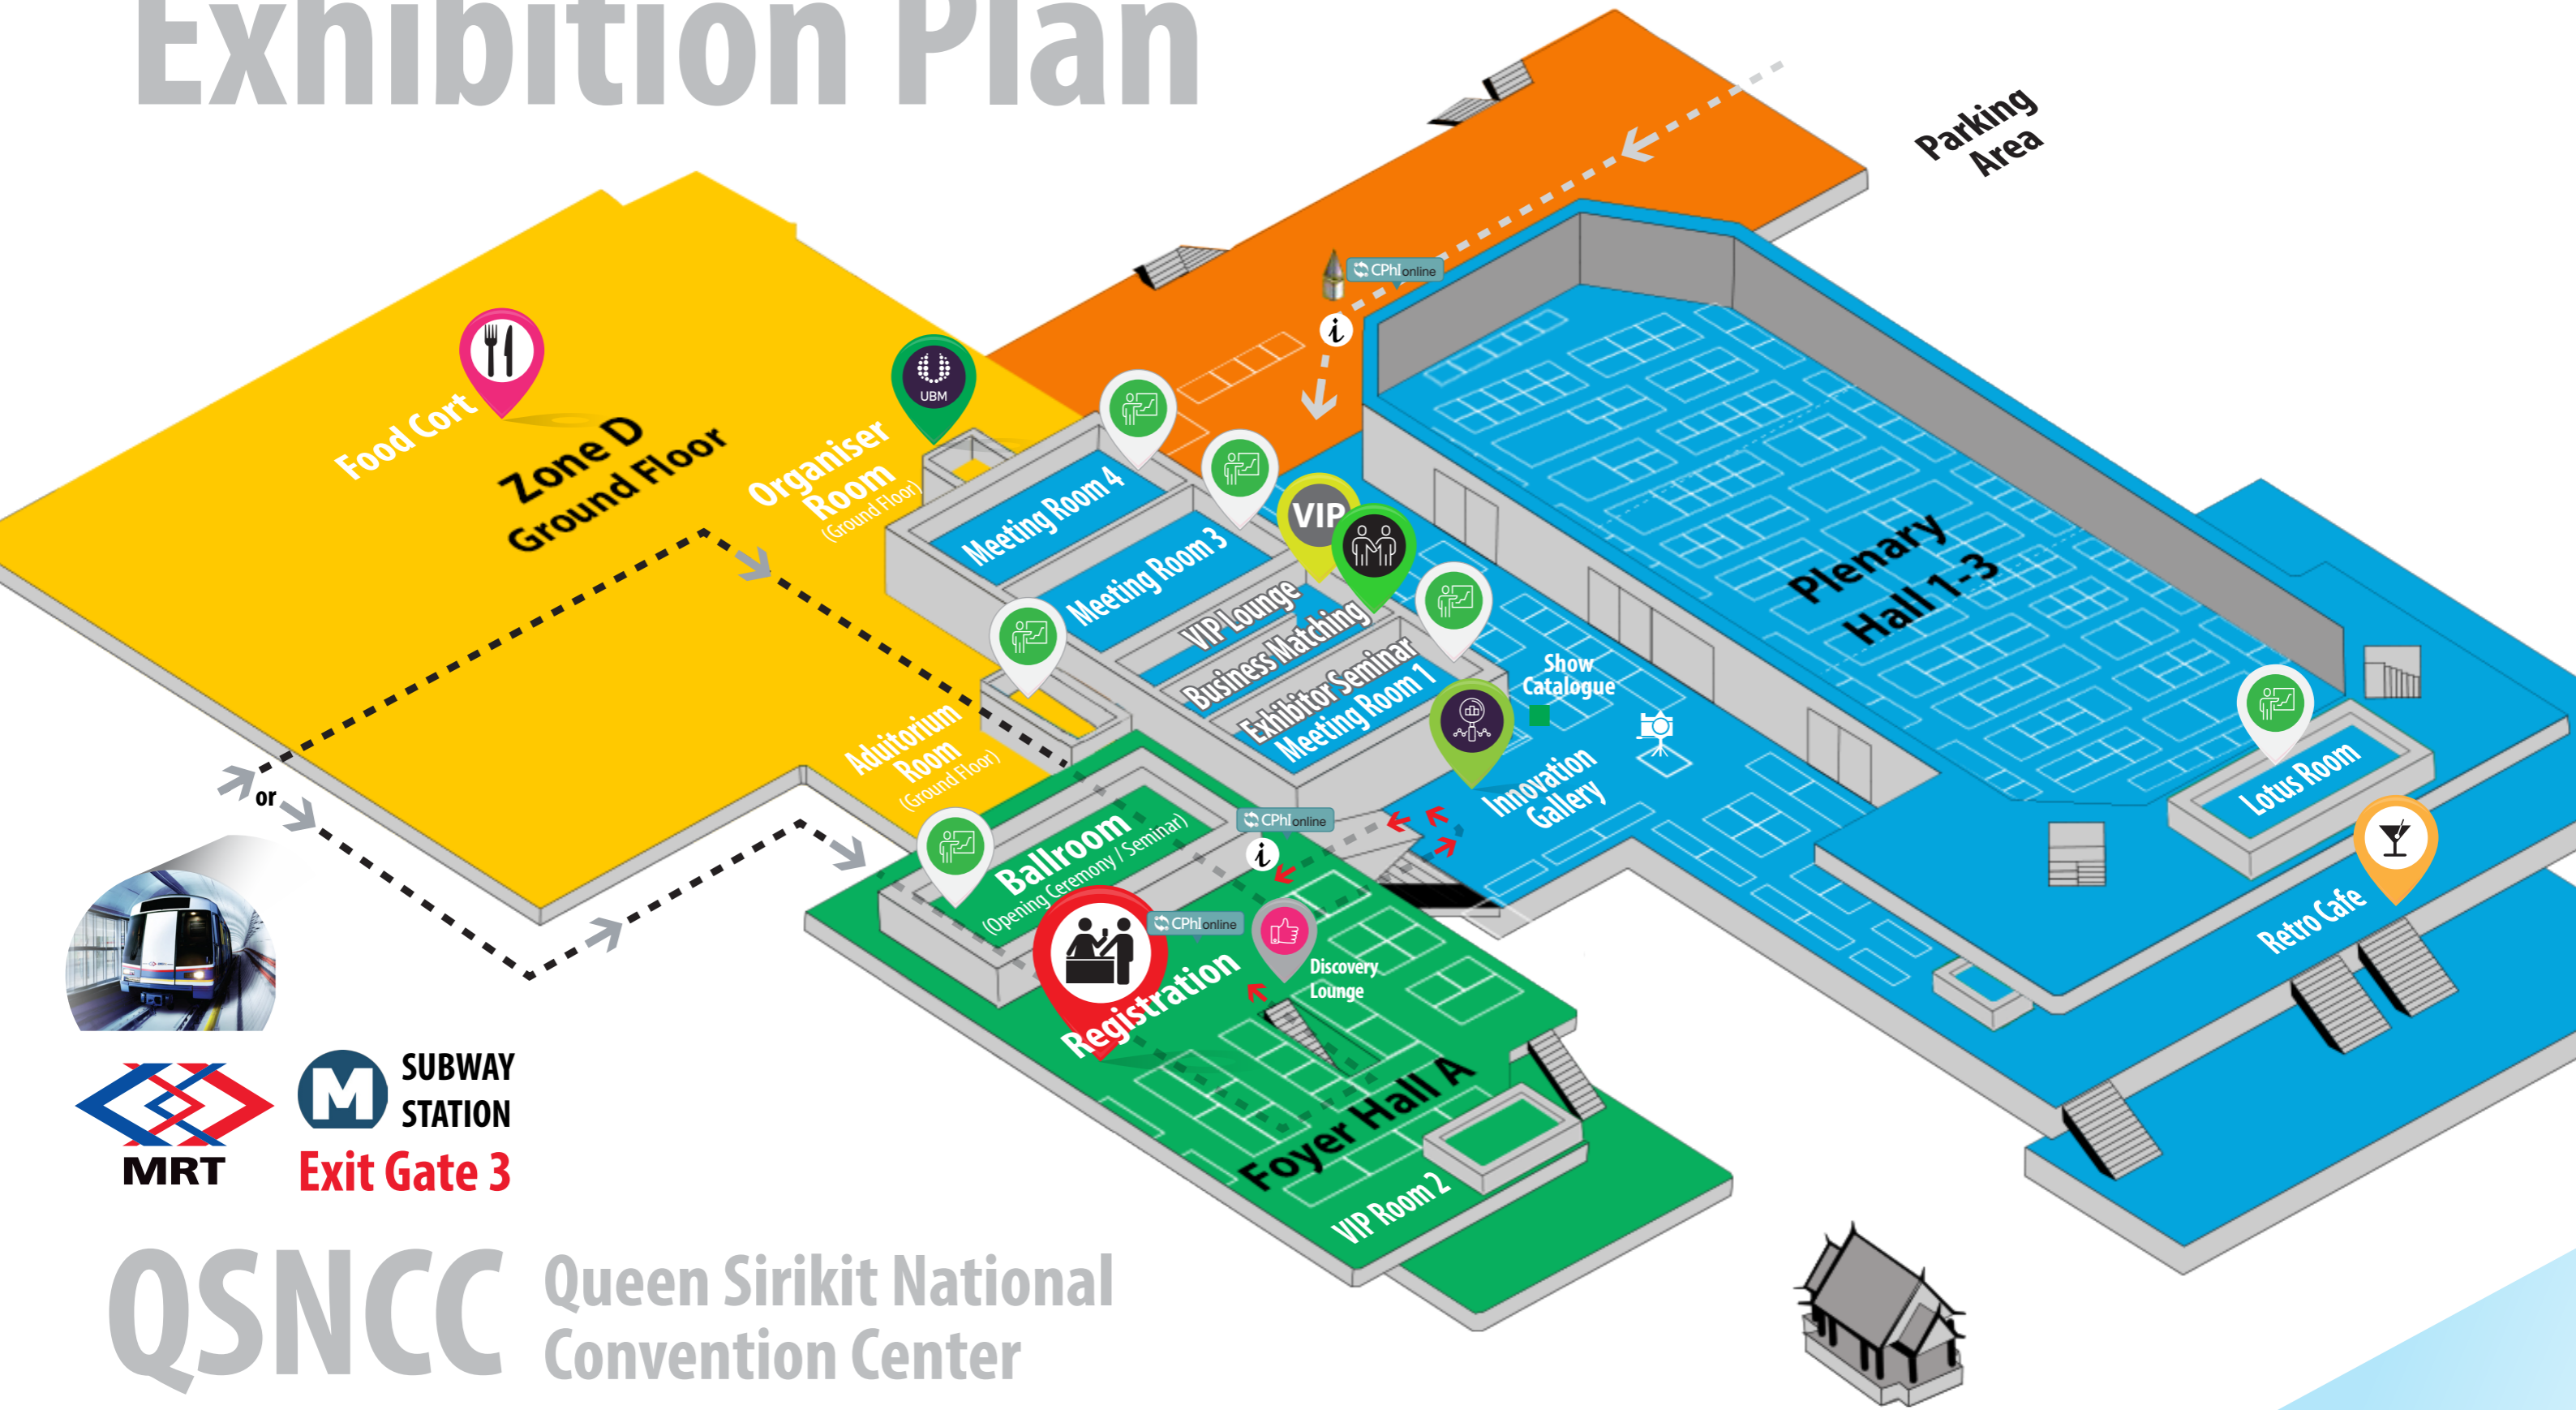

Exhibition Plan

M SUBWAY STATION
Exit Gate 3

QSNCC Queen Sirikit National Convention Center